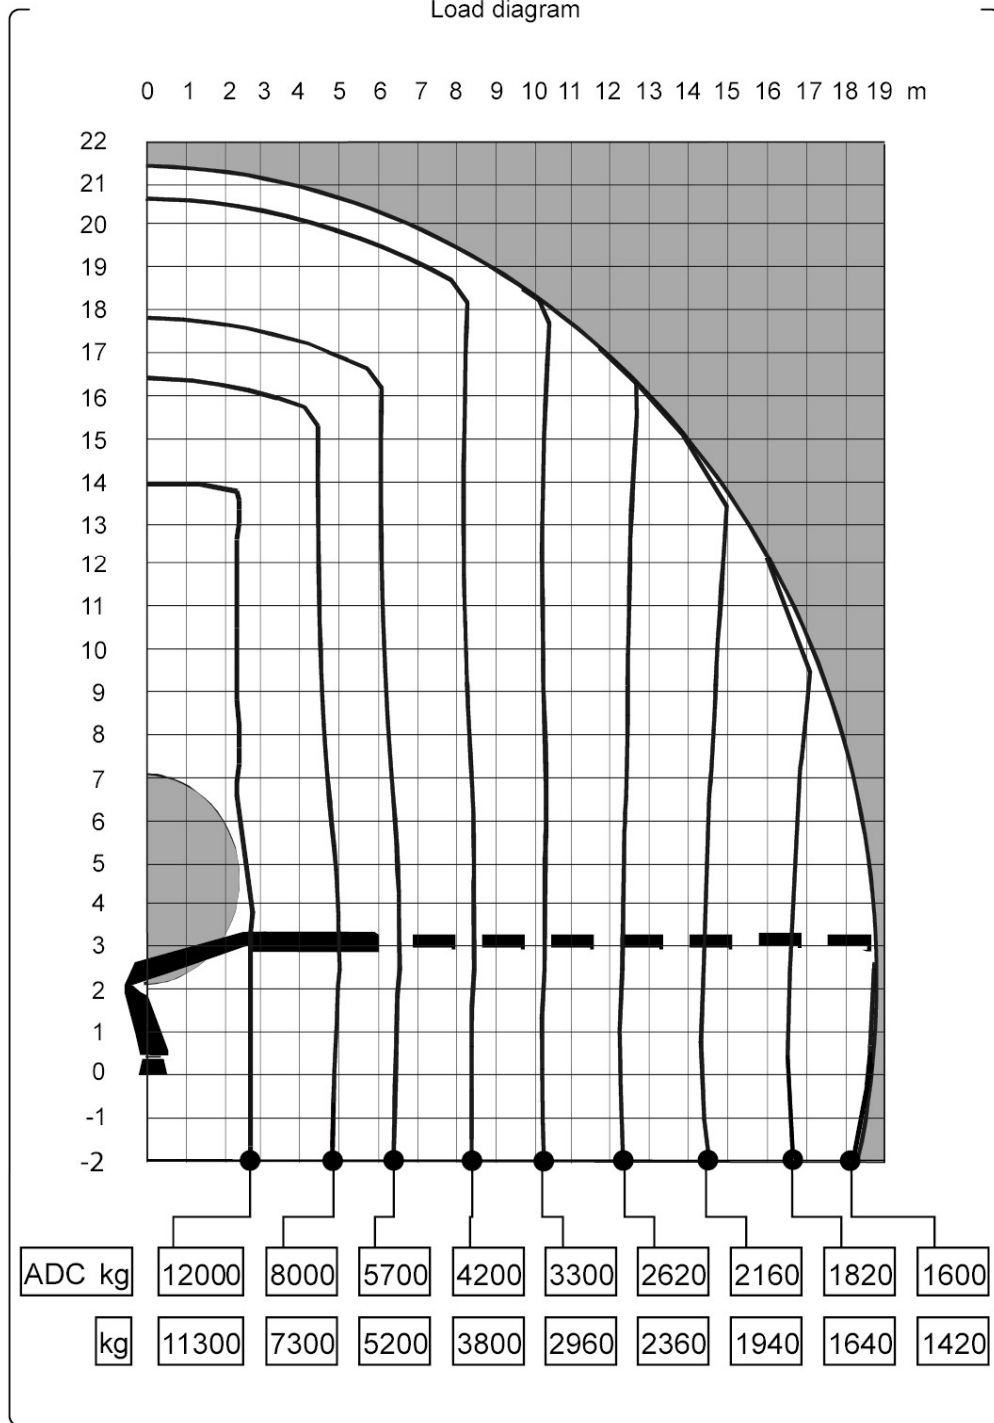

Scania R420 + Hiab 477

Diagrams

477 E-7 HiDuo

Load diagram

The HIAB XS range